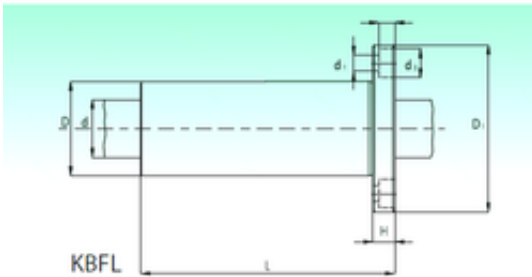

Bea cojinetes Private Co.

KBFL 12-PP Bearing 2D drawings and 3D CAD models

NBS KBFL 12-PP Cojinetes Lineales

Bearing No. KBFL 12-PP

Bore Diameter	12 mm
Outer Diameter	22 mm
d	12 mm
D	22 mm
d1	4,5 mm
d2	8 mm
h	4,4 mm
A	32 mm
D1	42 mm
H	6 mm
L	57 mm
Weight	0,1 Kg
Basic dynamic load rating (C)	0,657 kN