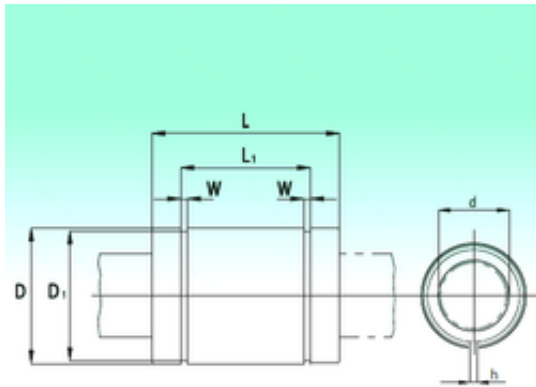

Bea cojinetes Private Co.

KBS2558 Bearing 2D drawings and 3D CAD models

NBS KBS2558 Cojinetes Lineales

Bearing No. KBS2558

Bore Diameter	25 mm
Outer Diameter	40 mm
d	25 mm
D	40 mm
h	1,85 mm
D1	37,5 mm
L1	44,1 mm
W	1,85 mm
L	58 mm
Weight	0,205 Kg
Basic dynamic load rating (C)	1 kN